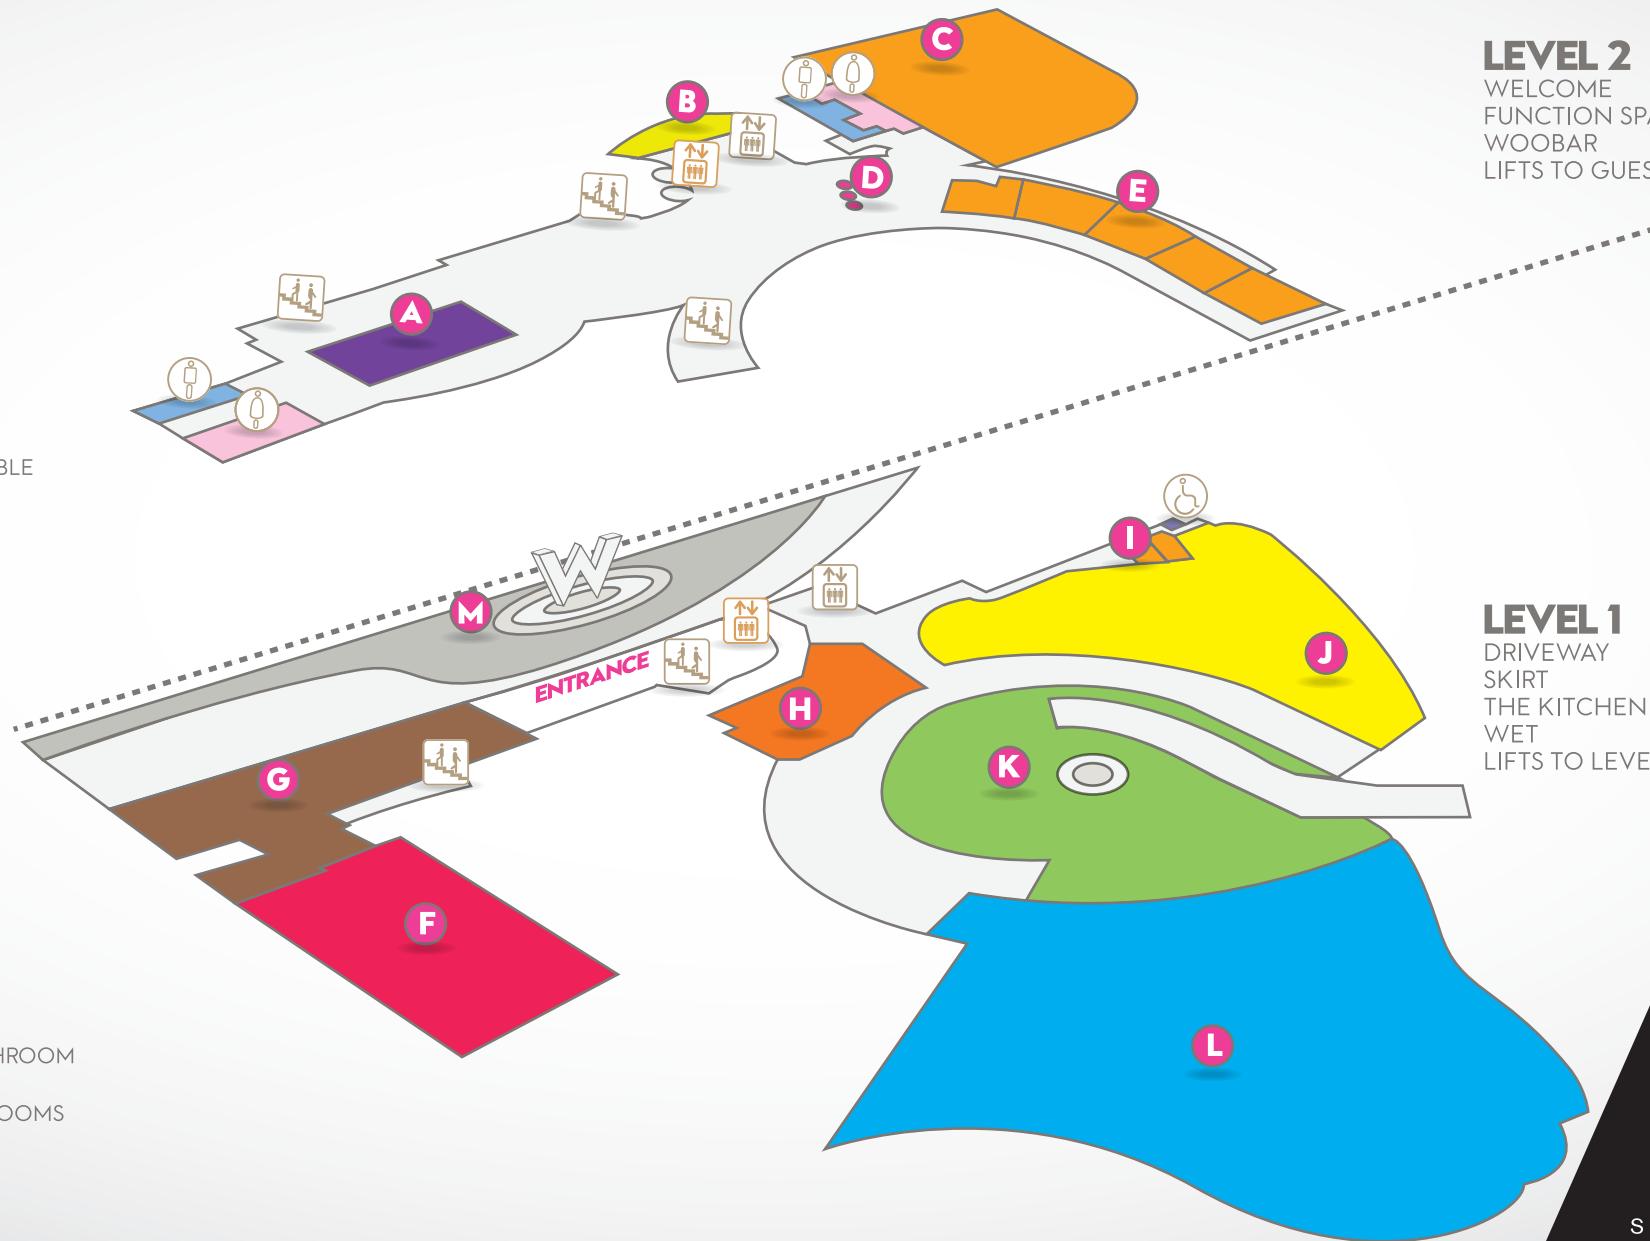

W SINGAPORE - SENTOSA COVE

- A** WOOBAR
- B** W STORE
- C** GREAT ROOM
- D** WELCOME
- E** STRATEGY
STUDIO 1
STUDIO 2
STUDIO 3
STUDIO 4

- F** THE KITCHEN TABLE
- G** SKIRT
- H** SWEAT GYM
- I** WIRED
CONNECT 1
CONNECT 2
- J** AWAY SPA
- K** W LAWN
- L** WET
- M** DRIVEWAY

-  WASHROOM
-  HANDICAP WASHROOM
-  LIFTS TO GUESTROOMS
-  LIFTS TO LEVEL 2
-  STAIRS

LEVEL 2
WELCOME
FUNCTION SPACE
WOOBAR
LIFTS TO GUESTROOMS

LEVEL 1
DRIVEWAY
SKIRT
THE KITCHEN TABLE
WET
LIFTS TO LEVEL 2